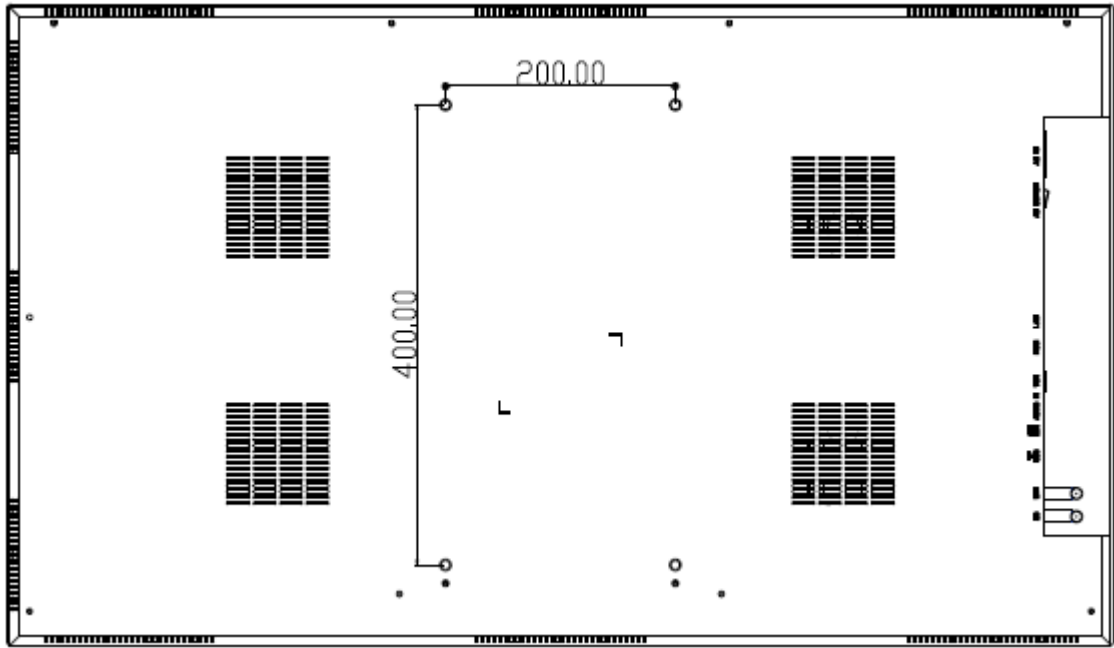

Product Images