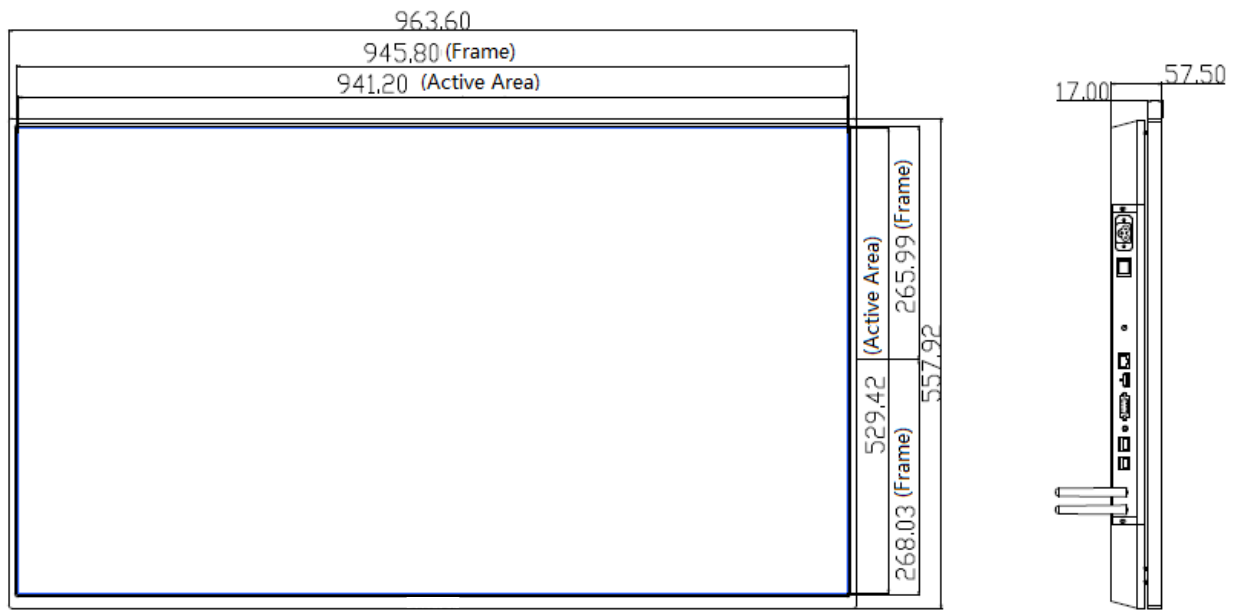

VESA	200×400mm
Mount	Landscape, portrait
RESET via watchdog	support
Time control	Support multi on and off task, automatically switch channel
Admin software	Ezposter/GTV
Power Supply	AC100-240V(50/60HZ)
Working Temp. (°C)	0~40°C
Working Humidity (RH)	10% ~ 80%RH
Accessories	Manual, Guarantee Card, Remote control、Certificate of Conformity, Power cable、 QSG
Certificates	CCC 、 FCC

Schematic Drawing