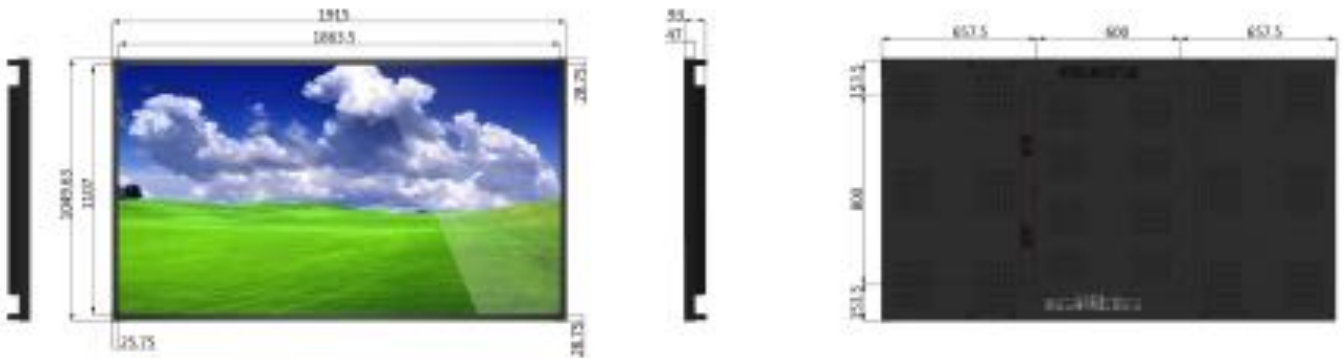

Product Data Sheet

Model: M70SD / M84SD / M98SD

Model	M70SD	M84SD	M98SD
Screen Size	70"	84"	98"
Product Size(mm)	1611.6(H) x933.6(V)x48.3(D)	1915(H) x1107(V)x47(D)	2202(H) x1256.8(V)x67.5(D)
Display Size(mm)	1549.44(H) x871.56(V)	1860(H) x1046(V)	2158(H) x1214(V)
Resolution	1920x1080	3840x2160	3840x2160
Brightness(cc/m2)	400cd/m2	350cd/m2	500cd/m2
Contrast ratio	4000:1	4000:1	1300:1
View Angle	178°	178°	178°
Colors(M)	16.7	16.7	16.7
Response Time(ms)	8ms	8ms	8ms
Life Time	50000hours	50000hours	50000hours
Speaker()	2*2W 4Ω	2*6W 4Ω	2*6W 4Ω
Power Supply	AC100-240V 50/60HZ	AC100-240V 50/60HZ	AC100-240V 50/60HZ
Input Port	VGA, HDMI, USB	VGA, HDMI, USB	VGA, HDMI, USB
Control Port	RS232	RS232	RS232
Working Temperature()	0~50	0~50	0~50
Working Humidity(RH)	10%~80%	10%~80%	10%~80%

DIMENSIONS

M70SD

M84SD

M98SD