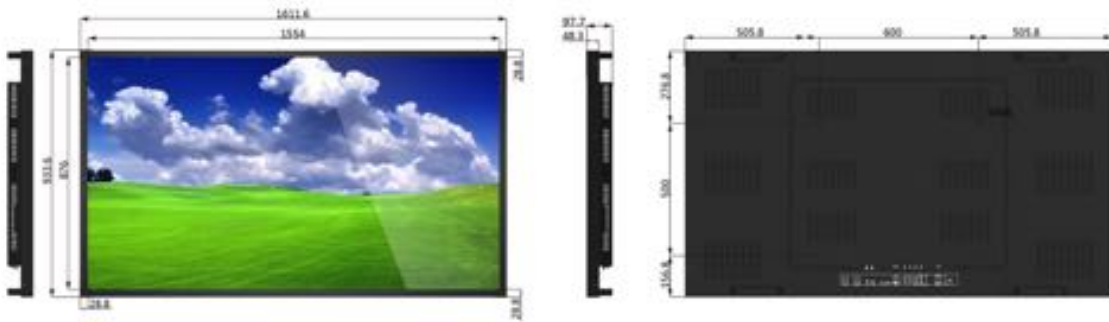

Product Data Sheet

Model: M70SD / M84SD / M98SD

Model	M70SD	M84SD	M98SD
Screen Size	70"	84"	98"
Product Size(mm)	1611.6(H) x933.6(V)x48.3(D)	1915(H) x1107(V)x47(D)	2202(H) x1256.8(V)x67.5(D)
Display Size(mm)	1549.44(H) x871.56(V)	1860(H) x1046(V)	2158(H) x1214(V)
Resolution	1920x1080	3840x2160	3840x2160
Brightness(cc/m2)	400cd/m2	350cd/m2	500cd/m2
Contrast ratio	4000:1	4000:1	1300:1
View Angle	178°	178°	178°
Colors(M)	16.7	16.7	16.7
Response Time(ms)	8ms	8ms	8ms
Life Time	50000hours	50000hours	50000hours
Speaker()	2*2W 4Ω	2*6W 4Ω	2*6W 4Ω
Power Supply	AC100-240V 50/60HZ	AC100-240V 50/60HZ	AC100-240V 50/60HZ
Input Port	VGA, HDMI, USB	VGA, HDMI, USB	VGA, HDMI, USB
Control Port	RS232	RS232	RS232
Working Temperature()	0~50	0~50	0~50
Working Humidity(RH)	10%~80%	10%~80%	10%~80%

DIMENSIONS

M70SD

M84SD

M98SD