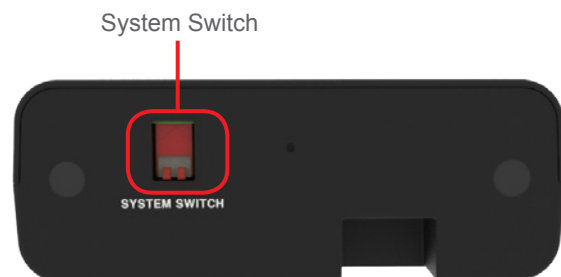

I/O CONNECTIONS

Lumens™
Brilliance by Design
www.MyLumens.com

Lumens Integration, Inc.
4116 Clipper Court
Fremont, CA 94538
Phone : 888.542.3235
Fax : 510.252.1389

Lumens Europe
Stationstraat 5
1730 Asse, Belgium
Phone : +32 (0) 2 452 76 00
Fax : +32 (0) 2 452 76 00